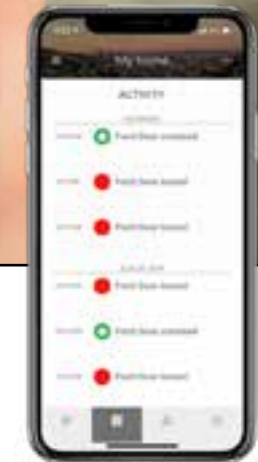

Monitor access from anywhere

Always know who is coming and when

Control who has access

Let visitors in and out when you are not home

Enable voice assistant **

Integrate with voice assistants including Apple Homekit, Amazon Alexa, Google Assistant for hands-free control

Manage lock settings

Access your lock settings from your phone

** Applicable for selected models

App control

Lock and unlock your door from your app, anywhere in the world.

DoorSense™ technology

The lock will check the status of the door and tells you if your door is securely closed and locked.

Activity monitoring

See who comes and when with the Activity Feed. Check who unlocked the door and if or when it was actually opened. Set-up alerts to notify when specific people arrive home.

Guest access