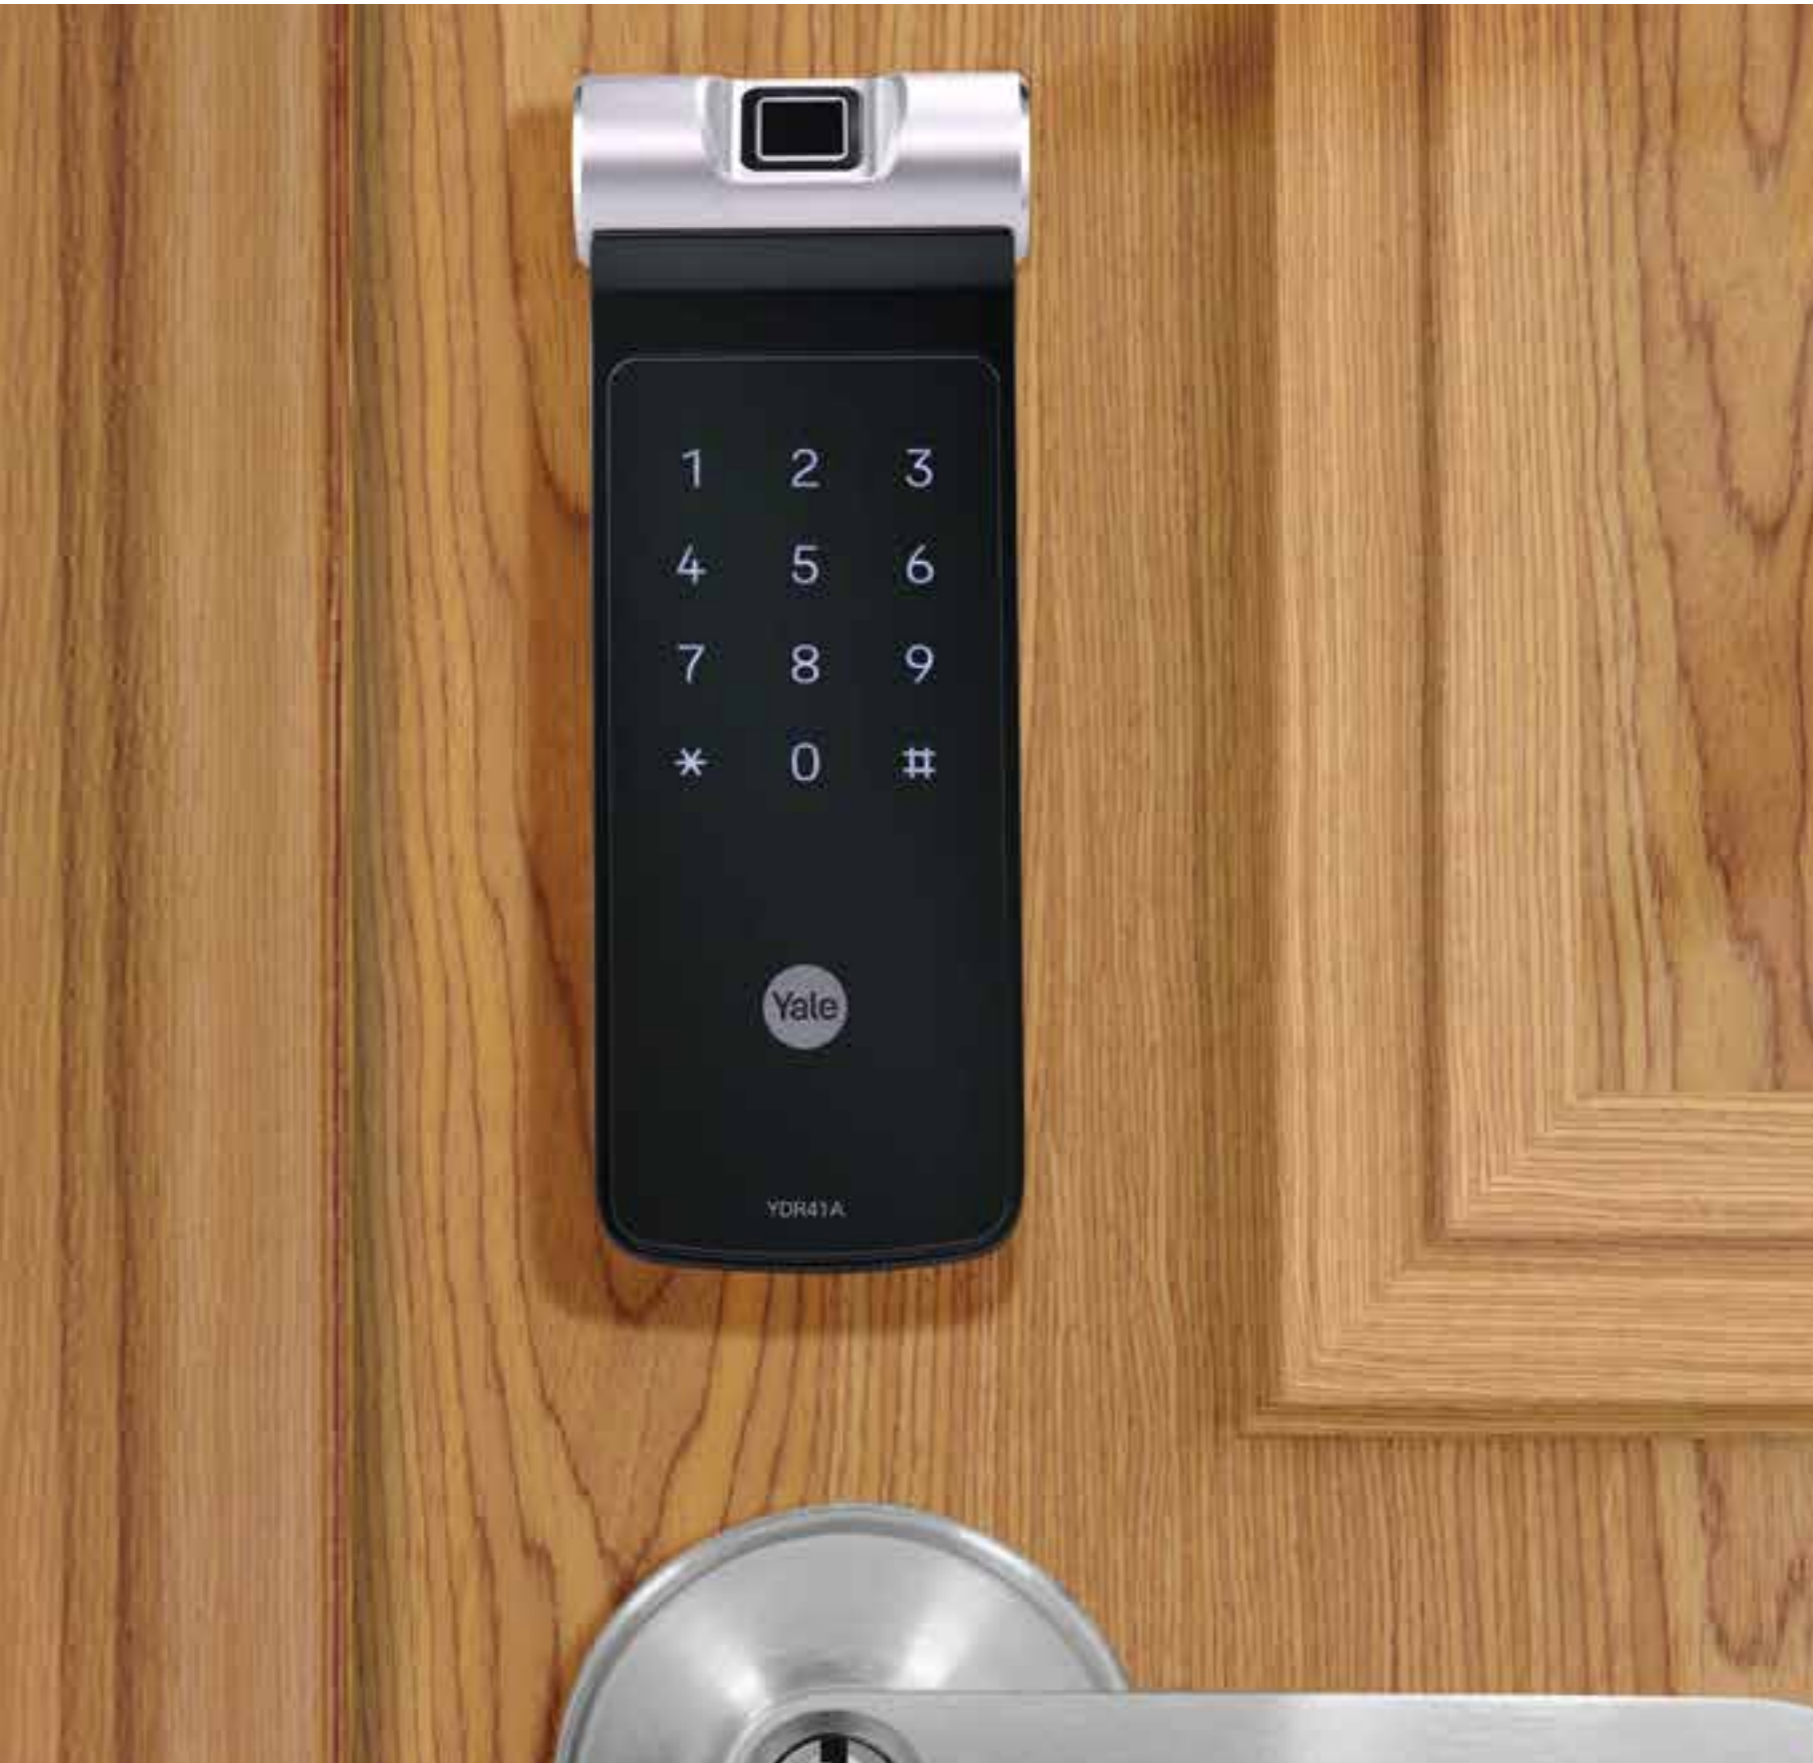

*Yale Home kit is required for Yale Home functionalities (sold separately).

YMF40A RL

YMF40A RL is virtually pick proof and only users with proper authority can have all the access. This smart lock works with Yale Home kit, which enables user to open the lock remotely from any location. Plus, the built-in mechanical key override function enables user to manually unlock the device in an emergency situation.

Fingerprint | PIN code | Bluetooth | Yale Home app* | Remote control (optional - sold separately)

YMF40A RL

Fingerprint	Up to 100 users
PIN code	Up to 100 users
RFID keytag	-
Remote control	Optional (sold separately)
Mechanical key override	2 pcs available
Color	Black
Front body	66(W) x 320(H) x 25(D) mm
Main body	66(W) x 320(H) x 31(D) mm
Backset	60mm / 70mm
Door thickness	35 - 100mm

*Yale Home kit is required for Yale Home functionalities (sold separately).

Smart RIM Lock

Yale Smart RIM Locks are good for adding on to an existing door mechanism. If you prefer to use existing handle or want to keep an existing deadbolt lock, then Yale Smart RIM locks are definitely your best choice for giving your home an extra security.

YDR41A

YDR41A has a jimmy-proof lock system in place to prevent forced or unauthorised entry through drilling, picking or bumping. Minimal door modifications are required to install the YDR41A biometric smart lock, which allows multiple modes of access such as fingerprint recognition and PIN code. When there's added security and convenience like the YDR41A, then you can have peace of mind.