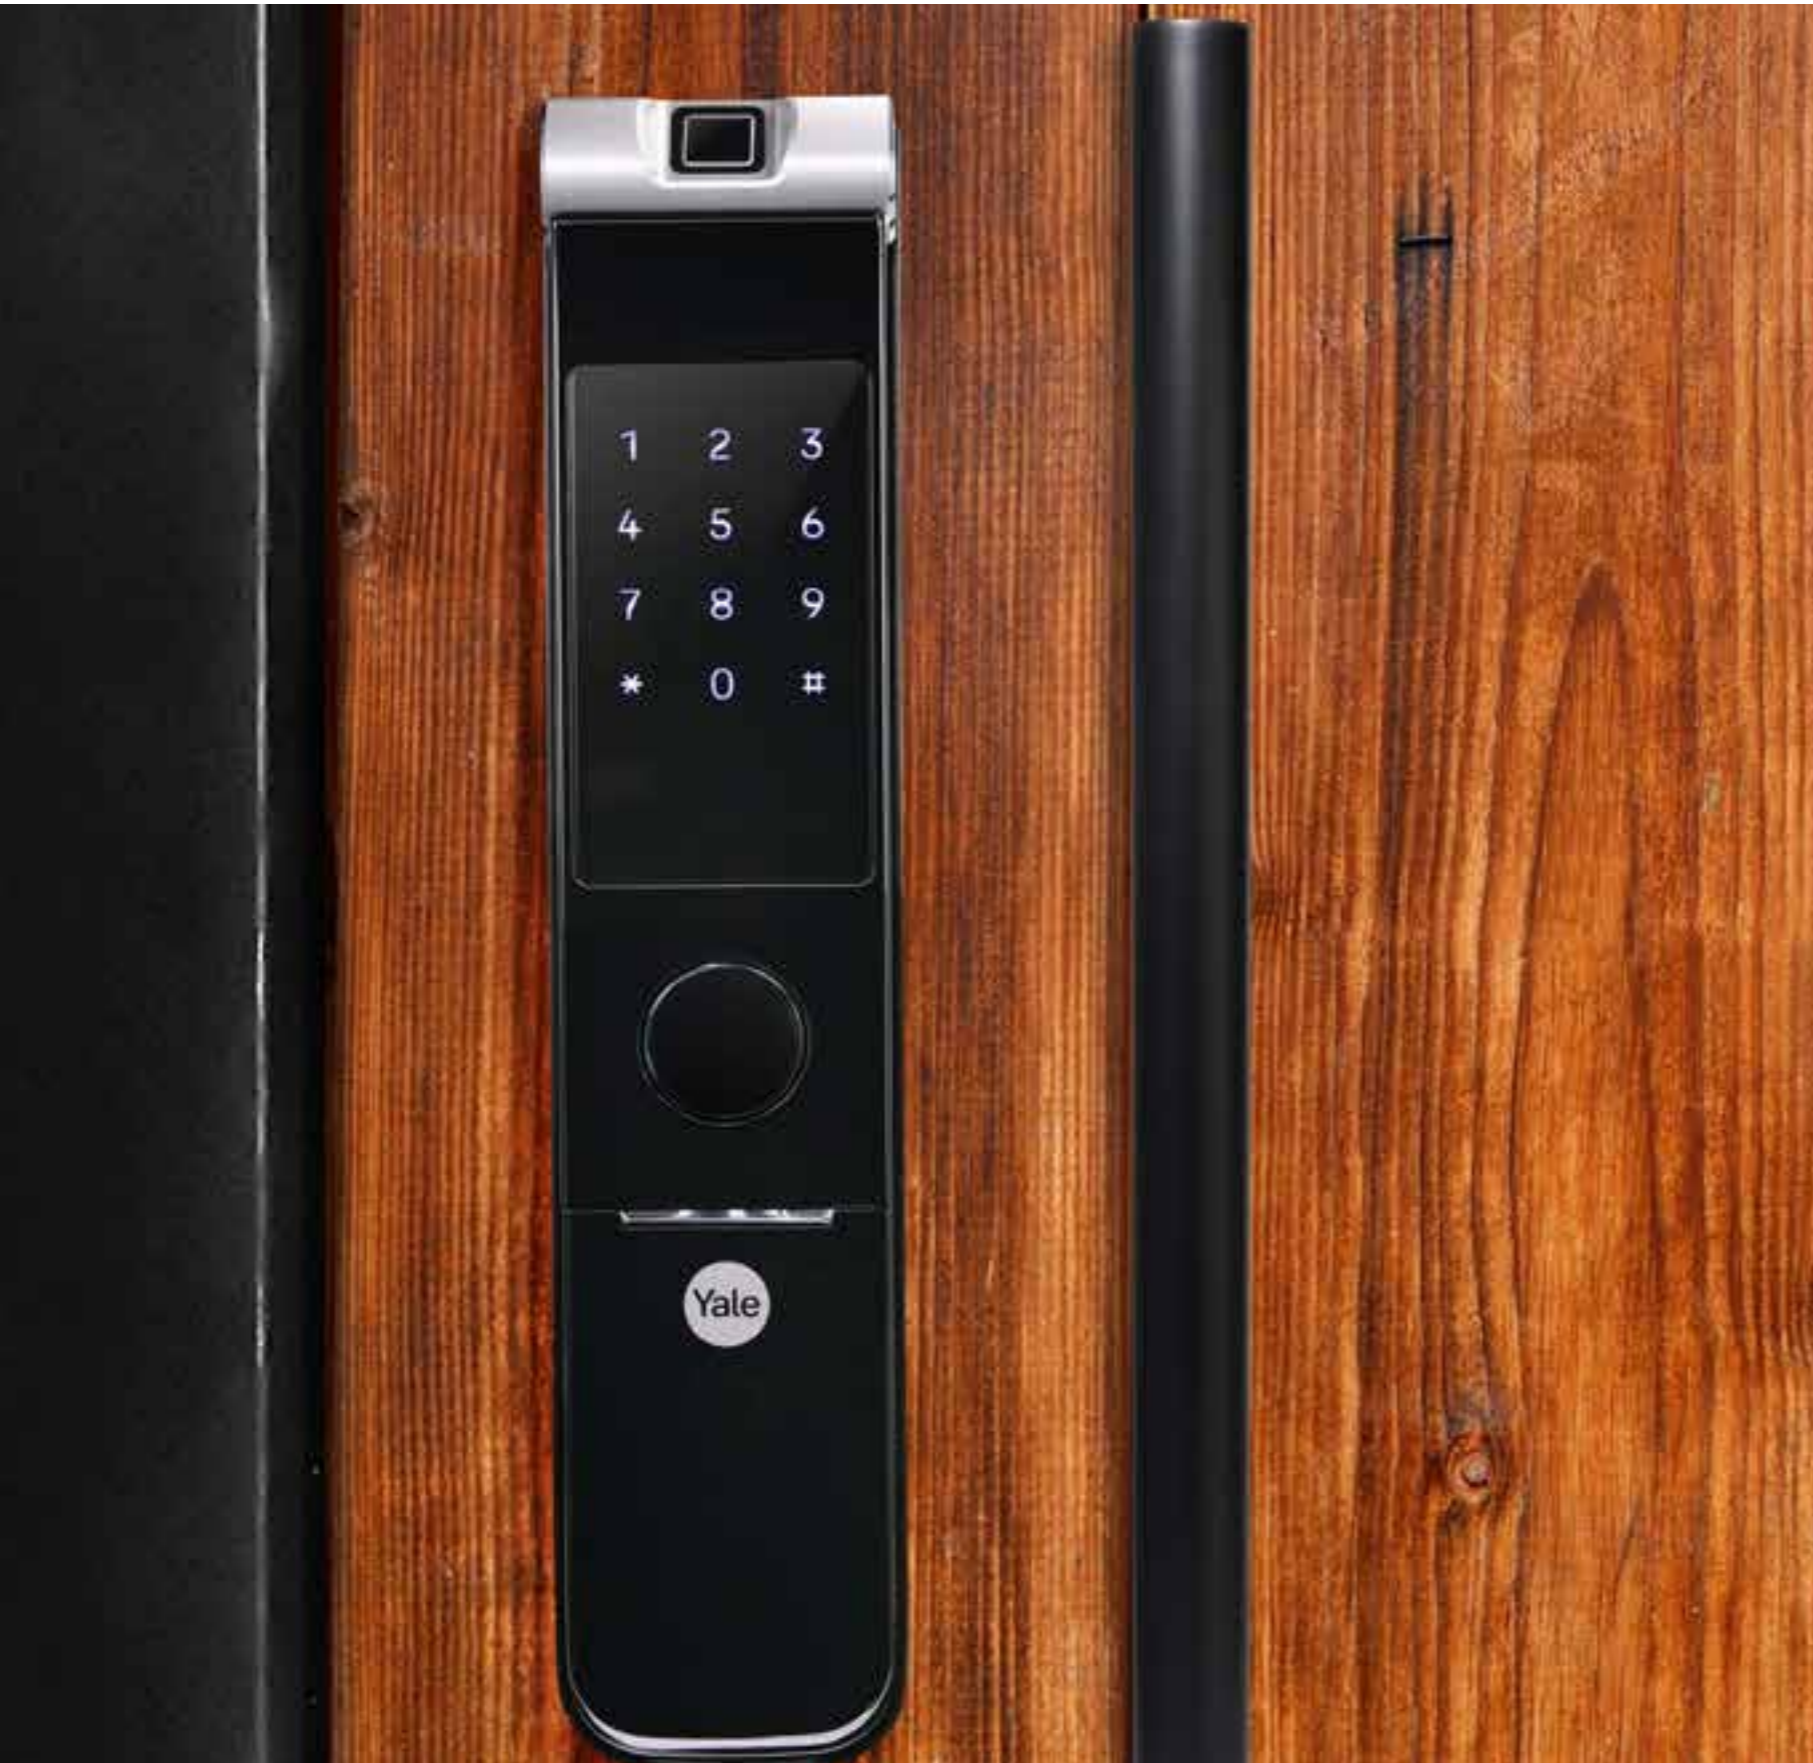

*Yale Home kit is required for Yale Home functionalities (sold separately).

YMF40A

With so many ways to unlock today's doors, the passcode (PIN) or fingerprint seem to be the best defence against intruders wanting access to your doors. With YMF40A, you can do just that and more. Supporting the performance of this keyless solution is the Yale Home app that connects your smartphone to the door so you can control it anywhere, 24/7.

Fingerprint | PIN code | Bluetooth | Yale Home app* | Remote control (optional - sold separately)

	YMF40A	YMF30A
Fingerprint	Up to 100 users	-
PIN code	Up to 100 users	Up to 100 users
RFID keytag	-	Up to 100 users
Remote control	Optional (sold separately)	Optional (sold separately)
Mechanical key override	2 pcs available	2 pcs available
Color	Black	Black
Front body	66(W) x 320(H) x 25(D) mm	66(W) x 320(H) x 25(D) mm
Main body	66(W) x 320(H) x 31(D) mm	66(W) x 320(H) x 31(D) mm
Backset	60mm / 70mm	60mm / 70mm
Door thickness	35 - 100mm	35 - 100mm

*Yale Home kit is required for Yale Home functionalities (sold separately).

YMF40A RL

YMF40A RL is virtually pick proof and only users with proper authority can have all the access. This smart lock works with Yale Home kit, which enables user to open the lock remotely from any location. Plus, the built-in mechanical key override function enables user to manually unlock the device in an emergency situation.