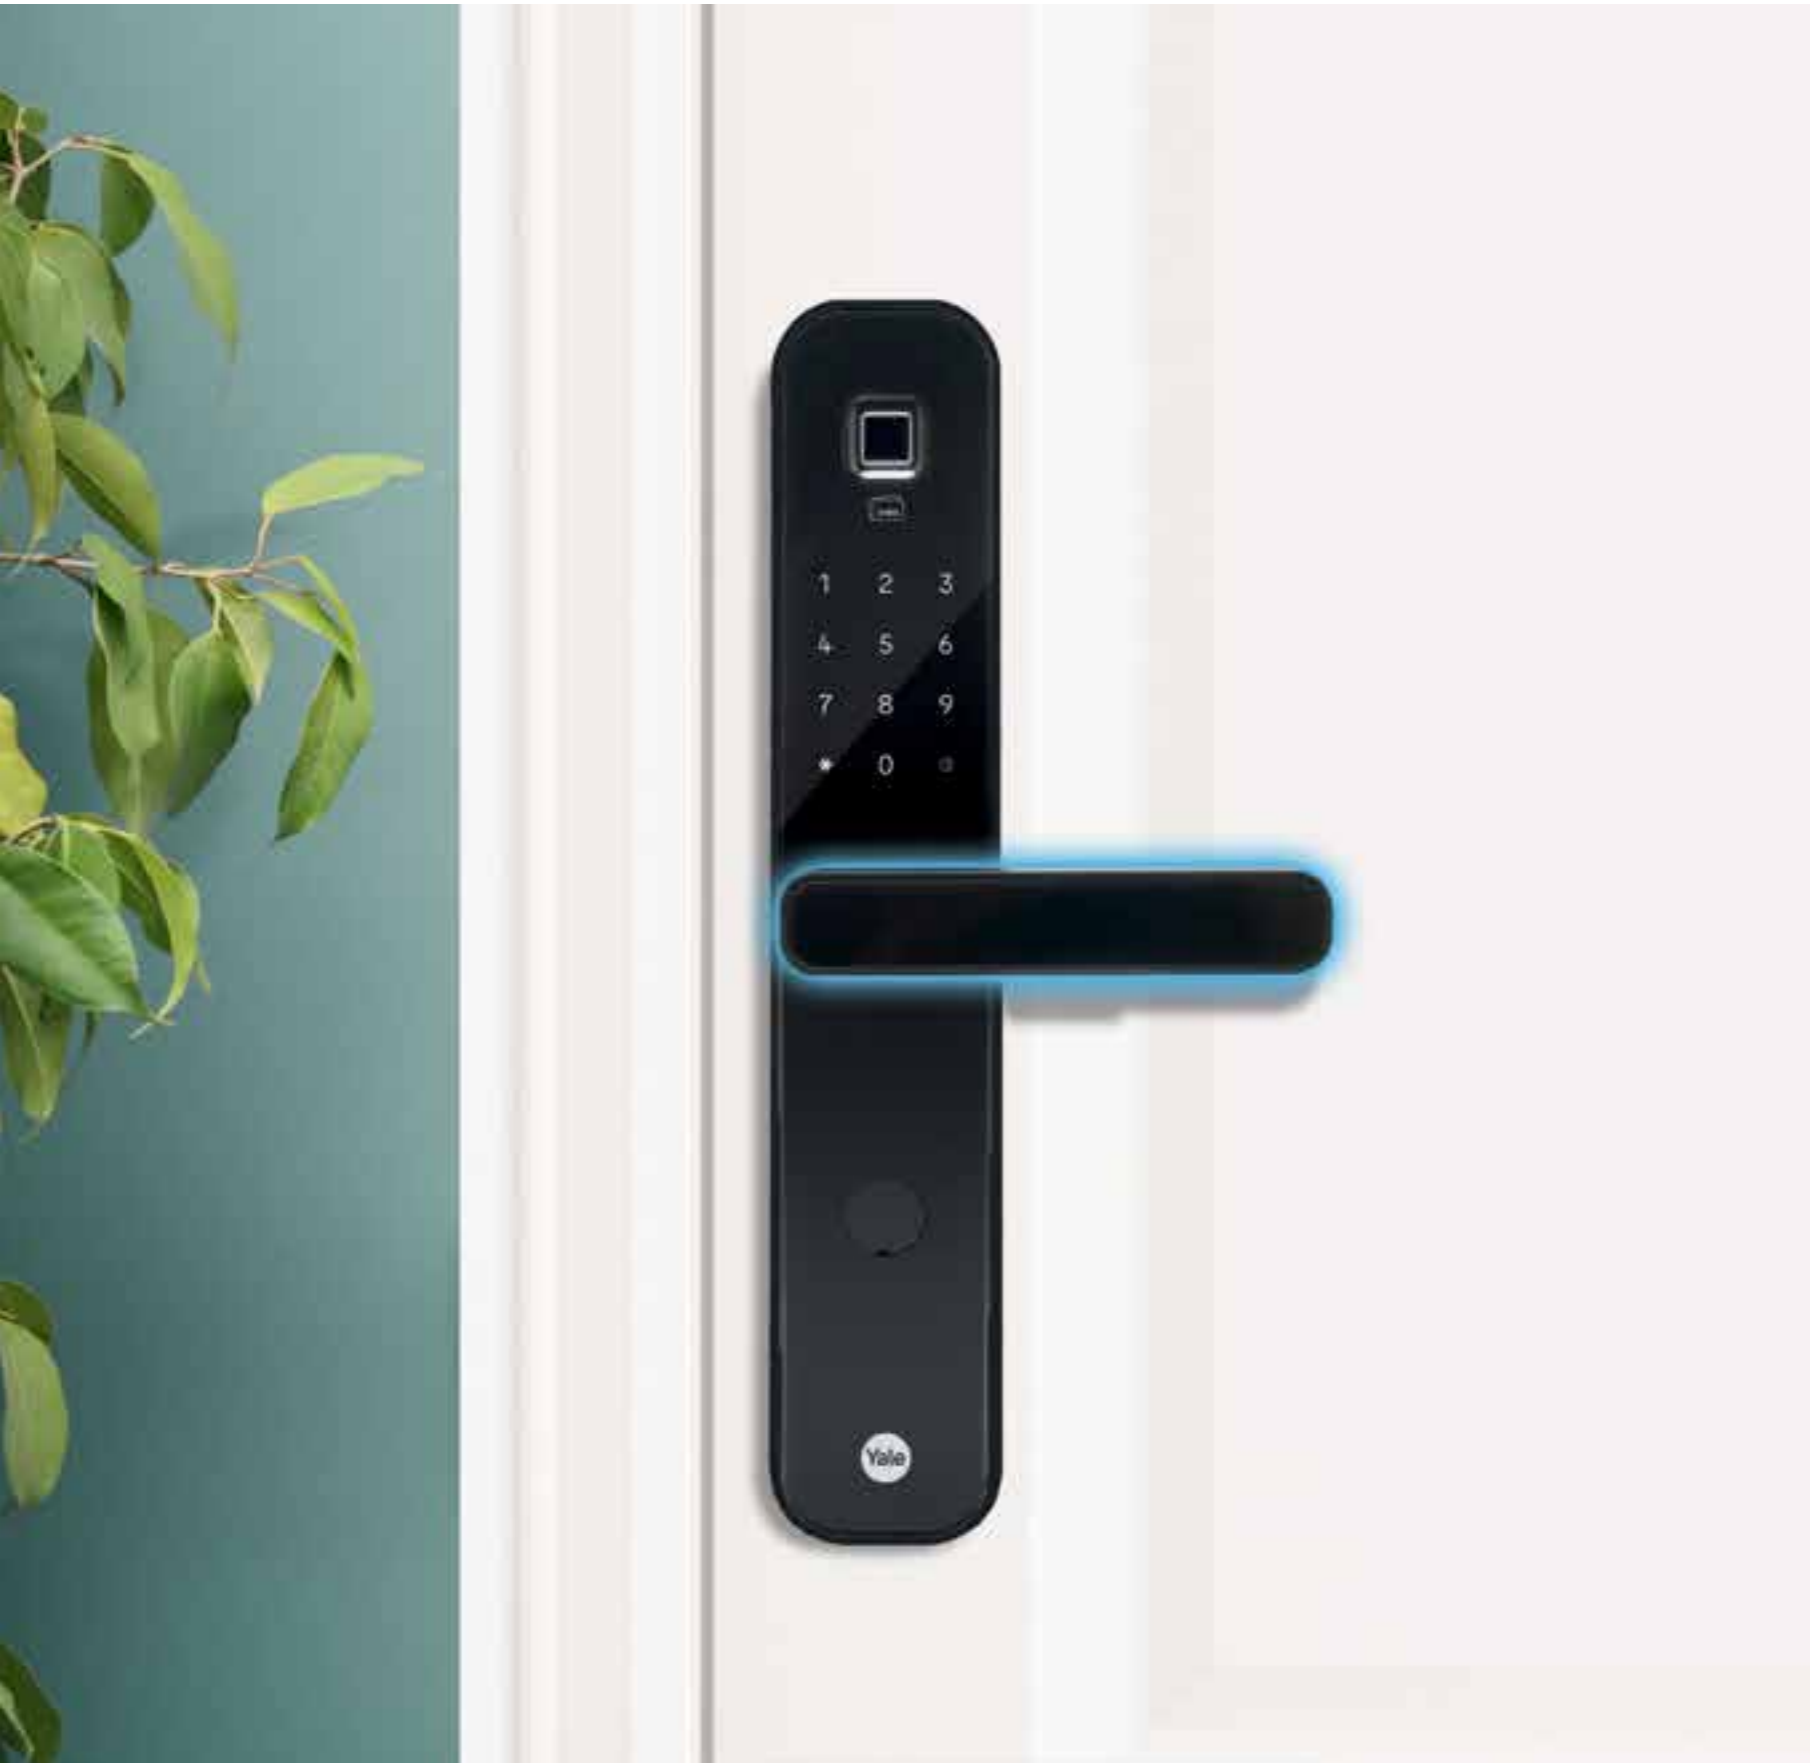

YDM7220 BioSecure™

Keep your loved ones safe and healthy by ensuring all touch points around the house is cleaned and disinfected properly and frequently. Thanks to the BioSecure™ anti-bacterial solution, our lever handle is coated with BioSecure™, which is formulated using silver ion to inhibit bacteria growth and reduce the risk of secondary infections, especially in elderly people and the young ones.

You can choose from different types of door access control for your home, from fingerprint scan to personalised PIN code, RFID key tag or simply via the Yale Home app. Yale redefines peace of mind with the BioSecure™ technology that addresses hygiene concerns while you enjoy a convenient and secure entrance solution for you and your family.

Fingerprint | PIN code | RFID keytag | Bluetooth | Yale Home app* | Remote control (optional - sold separately)

YDM7220 BioSecure™

Fingerprint	Up to 100 users
PIN code	Up to 100 users
RFID keytag	Up to 100 users
Remote control	Optional (sold separately)
Mechanical key override	2 pcs available
Color	Black
Front body	68(W) x 335(H) x 26.5(D) mm
Main body	72(W) x 344(H) x 36(D) mm
Backset	60mm / 70mm
Door thickness	45 - 90mm

*Yale Home kit is required for Yale Home functionalities (sold separately).